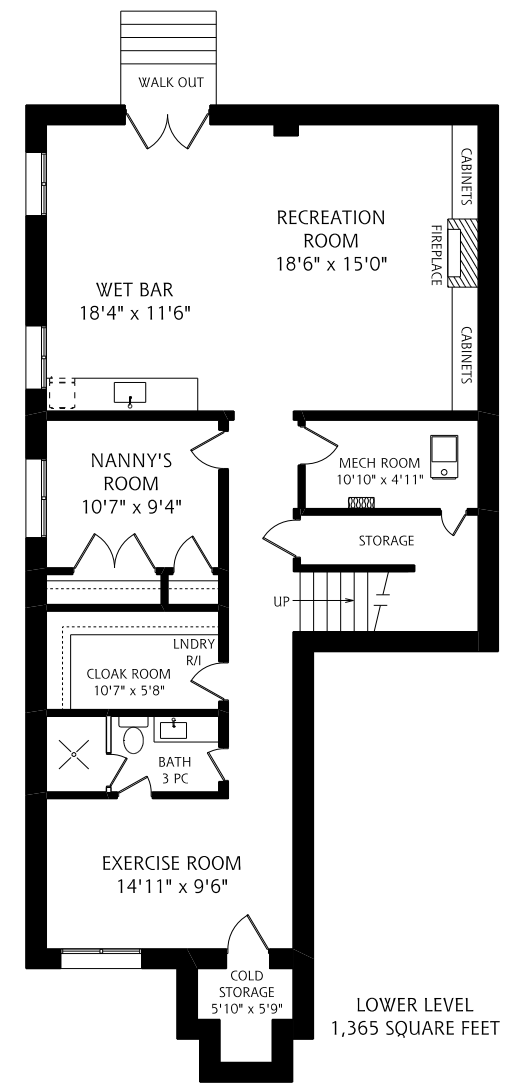

438 Broadway Avenue

MAIN FLOOR
1,410 SQUARE FEET
ALL MEASUREMENTS SHOULD BE CONSIDERED APPROXIMATE
5 FOOT SCALE

SECOND FLOOR
1,645 SQUARE FEET

LOWER LEVEL
1,365 SQUARE FEET