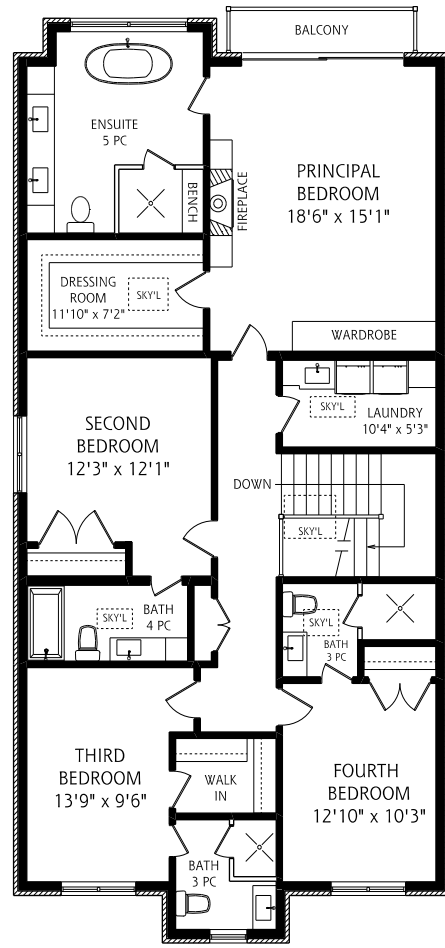

438 Broadway Avenue

MAIN FLOOR
1,410 SQUARE FEET
ALL MEASUREMENTS SHOULD BE CONSIDERED APPROXIMATE
5 FOOT SCALE

SECOND FLOOR
1,645 SQUARE FEET

LOWER LEVEL
1,365 SQUARE FEET