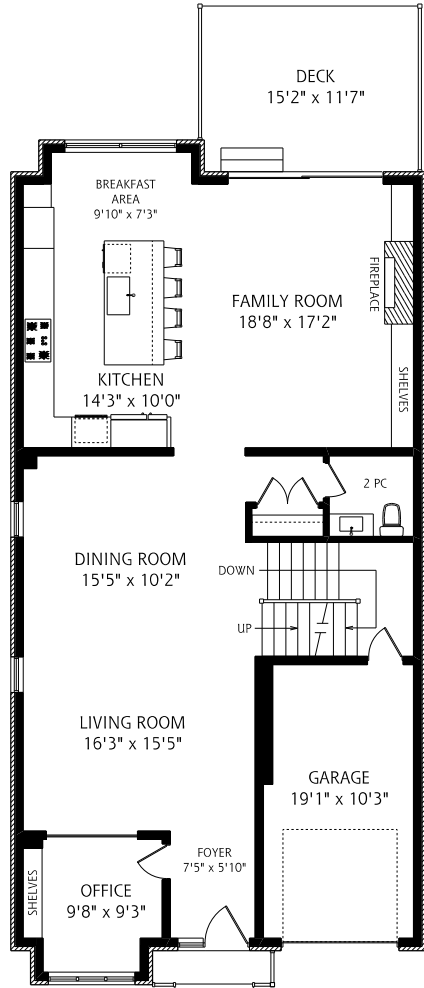

438 Broadway Avenue

MAIN FLOOR
1,410 SQUARE FEET
ALL MEASUREMENTS SHOULD BE CONSIDERED APPROXIMATE
5 FOOT SCALE

SECOND FLOOR
1,645 SQUARE FEET

LOWER LEVEL
1,365 SQUARE FEET