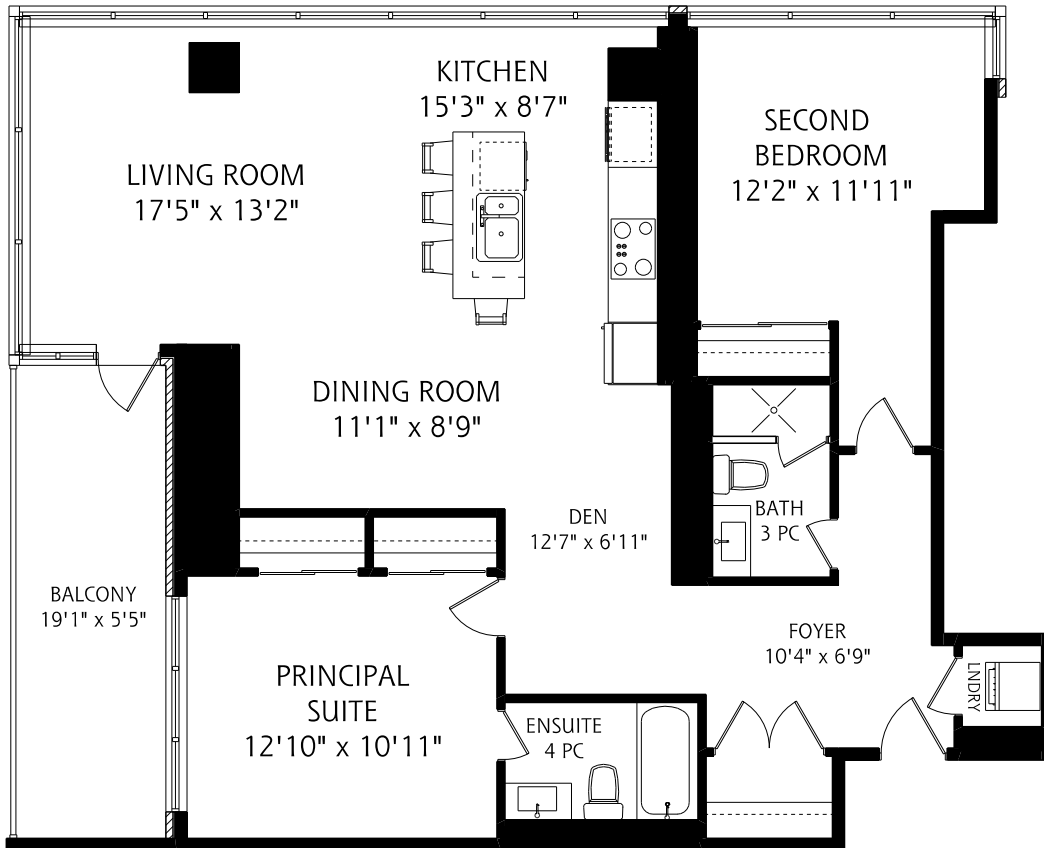

HEAPS ESTRIN

REAL ESTATE TEAM

80 John Street, Suite 2212

1,265 SQUARE FEET

ALL MEASUREMENTS SHOULD BE CONSIDERED APPROXIMATE