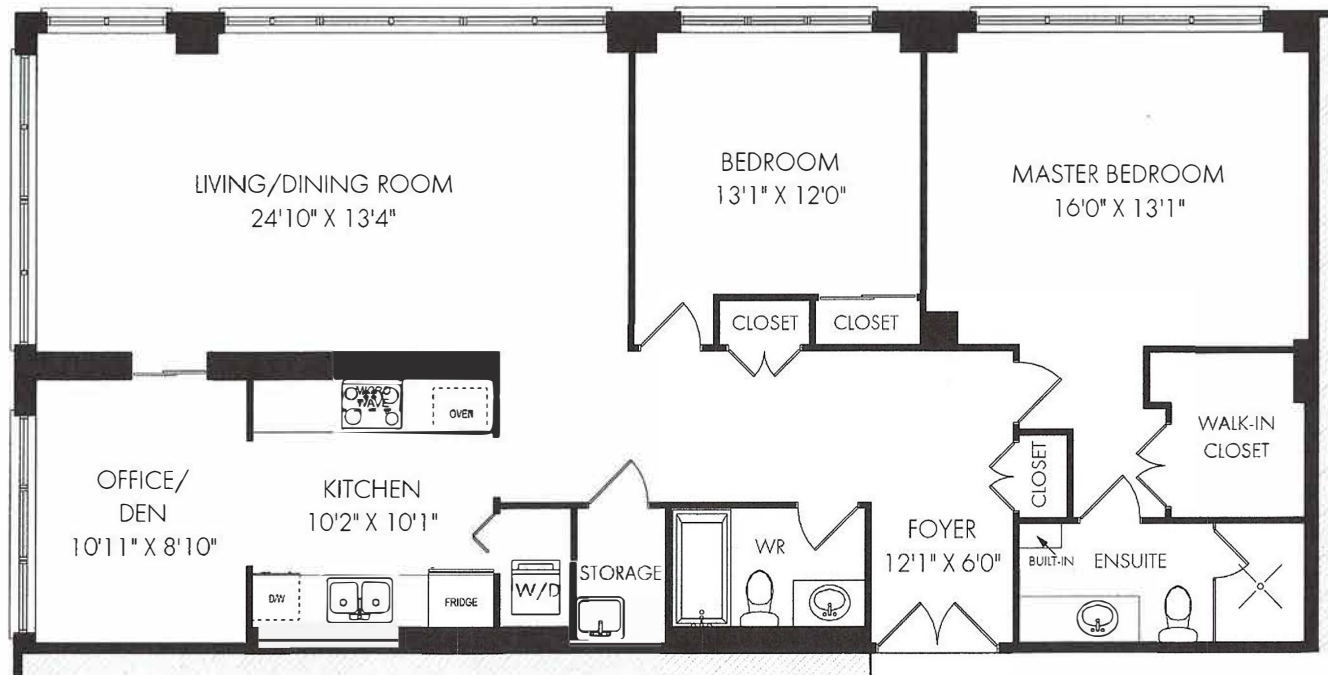

706-71 Charles Street East, Toronto

FLOOR PLAN

SUITE #706 - 1454 SQUARE FEET

Tuesday, July 21, 2020