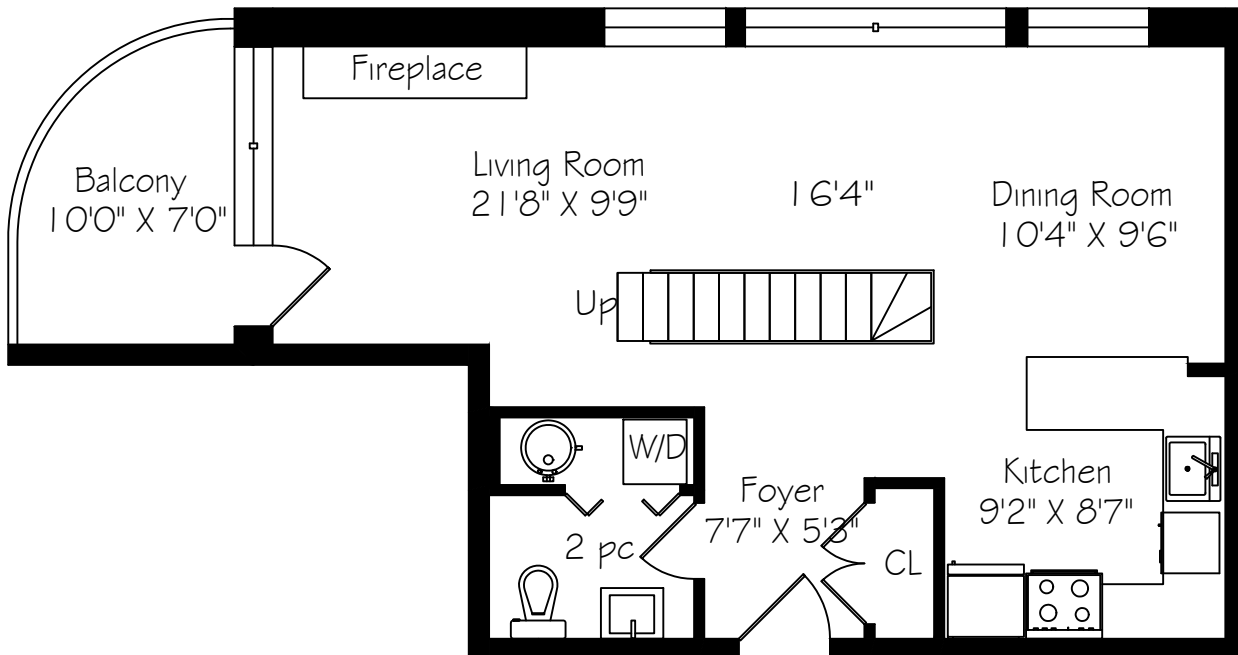

401-393 King Street East

Measurements and Calculations are approximate
To be used as guidelines only
www.measuredup.ca

Second Floor
394 Square Feet

Main Floor
625 Square Feet