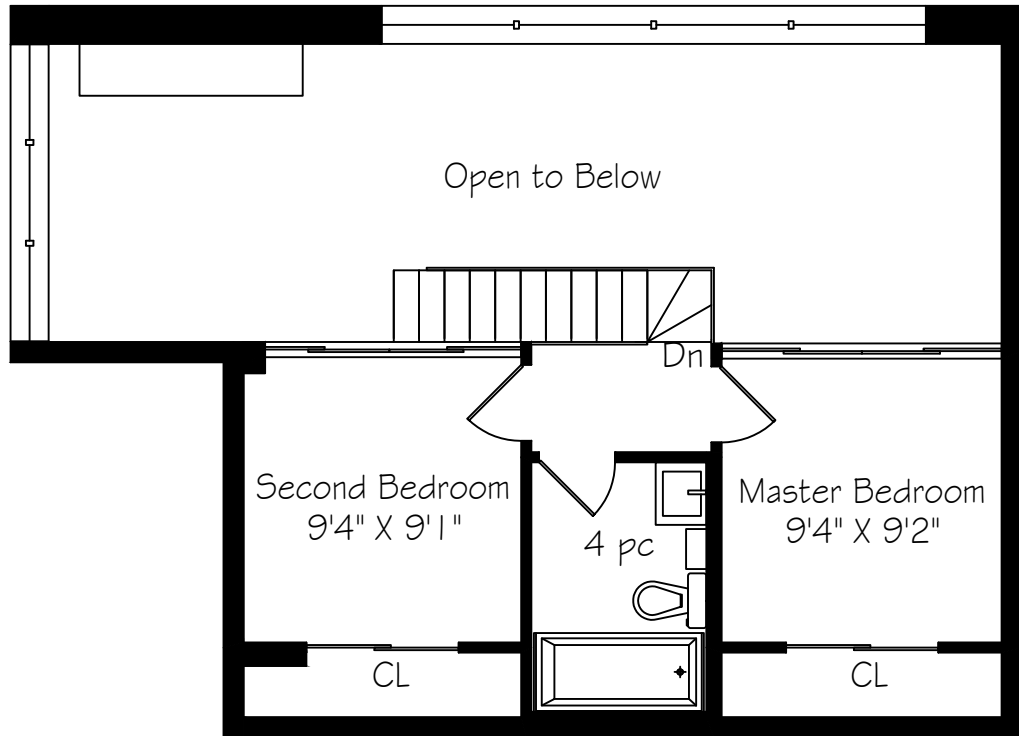

401-393 King Street East

Measurements and Calculations are approximate
To be used as guidelines only
www.measuredup.ca

Second Floor
394 Square Feet

Main Floor
625 Square Feet